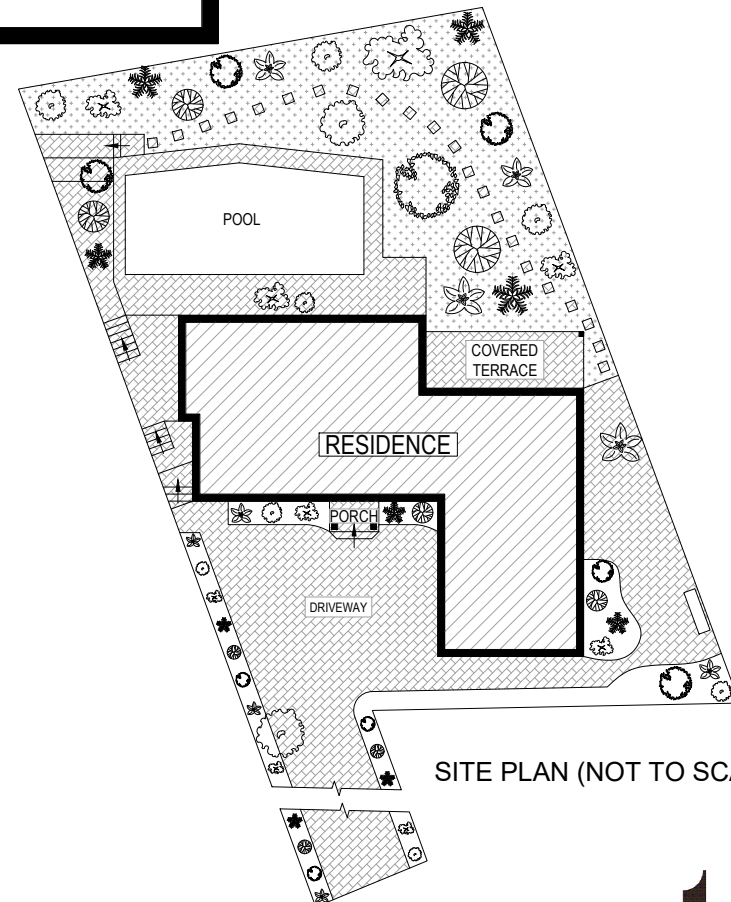

# BALGOWLAH HEIGHTS 12A WOODLAND STEER

etchrealestate.com.au

UPPER LEVEL

LOWER LEVEL

SITE PLAN (NOT TO SCALE)

This floorplan is provided for indicative purposes only. Measurements are approximate and not to scale. The vendor, agency and supplier will accept no liability for its accuracy. Interested parties are advised to make their own independent enquiries.