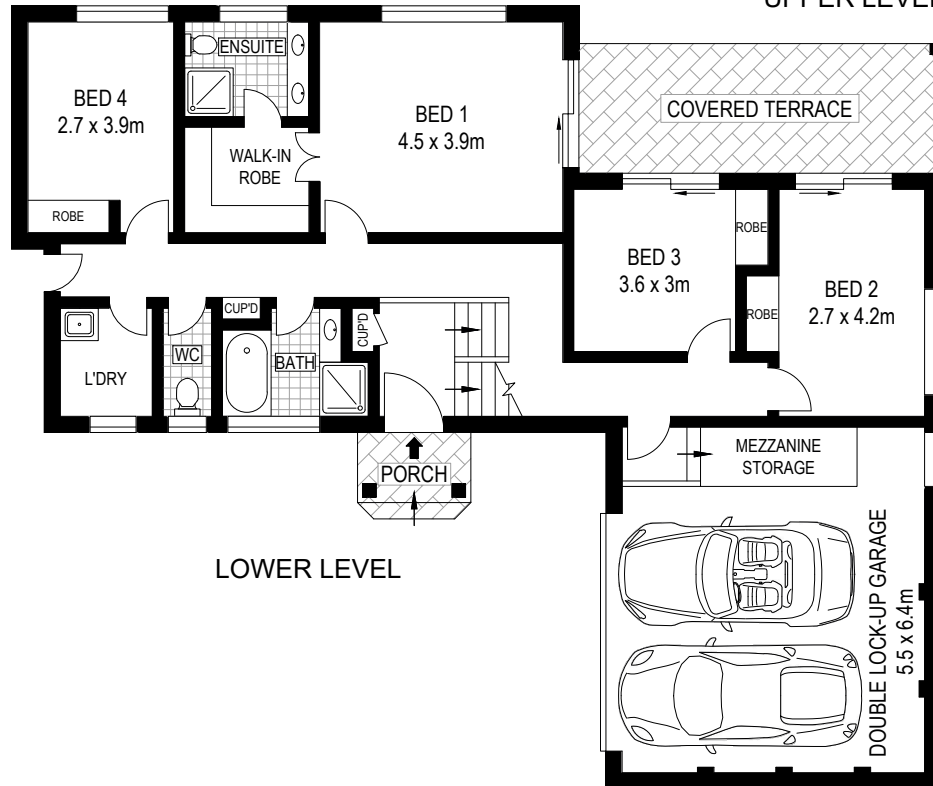

# BALGOWLAH HEIGHTS 12A WOODLAND STEER

etchrealestate.com.au

UPPER LEVEL

LOWER LEVEL

SITE PLAN (NOT TO SCALE)

This floorplan is provided for indicative purposes only. Measurements are approximate and not to scale. The vendor, agency and supplier will accept no liability for its accuracy. Interested parties are advised to make their own independent enquiries.