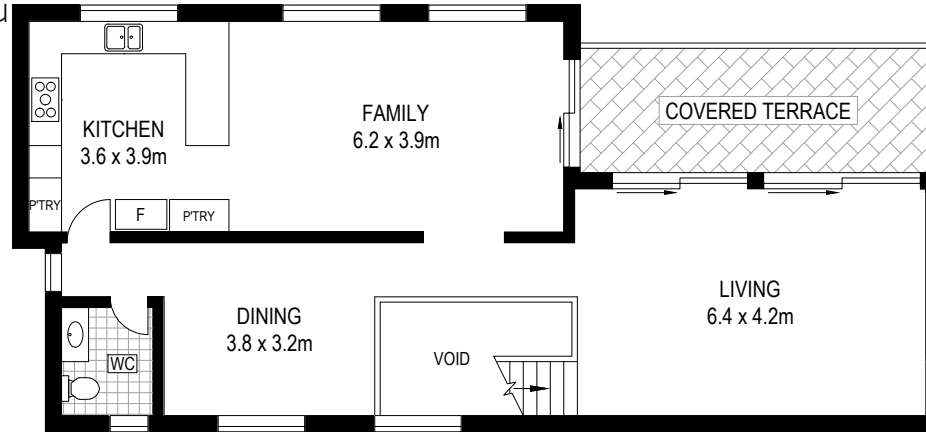

# BALGOWLAH HEIGHTS 12A WOODLAND STEER

etchrealestate.com.au

UPPER LEVEL

LOWER LEVEL

SITE PLAN (NOT TO SCALE)

This floorplan is provided for indicative purposes only. Measurements are approximate and not to scale. The vendor, agency and supplier will accept no liability for its accuracy. Interested parties are advised to make their own independent enquiries.