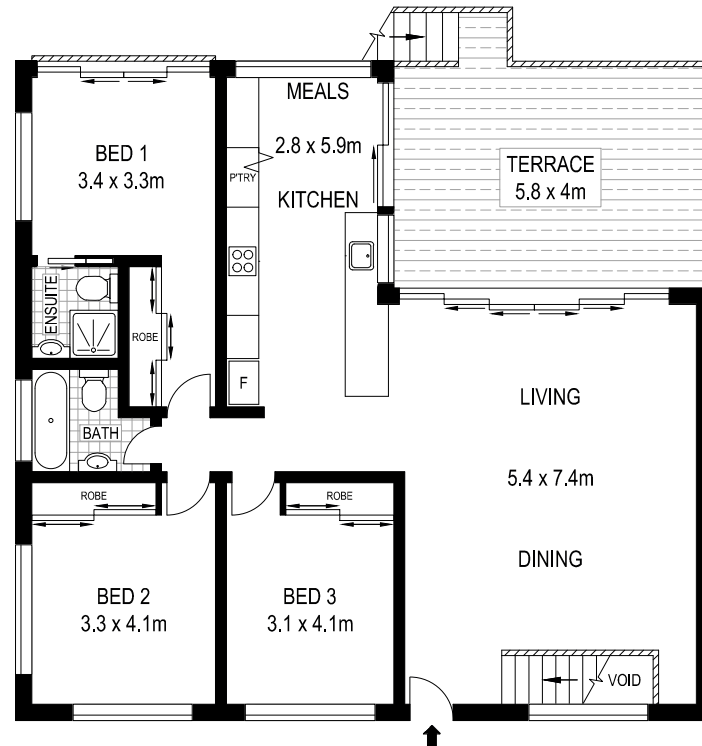

BALGOWLAH HEIGHTS 5 CURBAN STREET
etchrealestate.com.au

LOWER GROUND LEVEL

ENTRY LEVEL

SITE PLAN (NOT TO SCALE)

This floorplan is provided for indicative purposes only. Measurements are approximate and not to scale. The vendor, agency and supplier will accept no liability for its accuracy. Interested parties are advised to make their own independent enquiries.