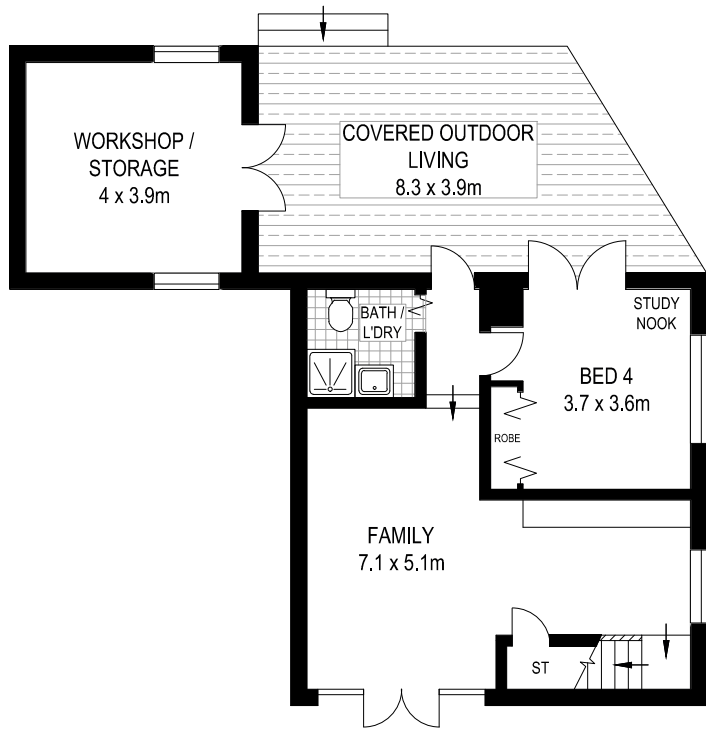

BALGOWLAH HEIGHTS 5 CURBAN STREET
etchrealestate.com.au

LOWER GROUND LEVEL

ENTRY LEVEL

SITE PLAN (NOT TO SCALE)

This floorplan is provided for indicative purposes only. Measurements are approximate and not to scale. The vendor, agency and supplier will accept no liability for its accuracy. Interested parties are advised to make their own independent enquiries.