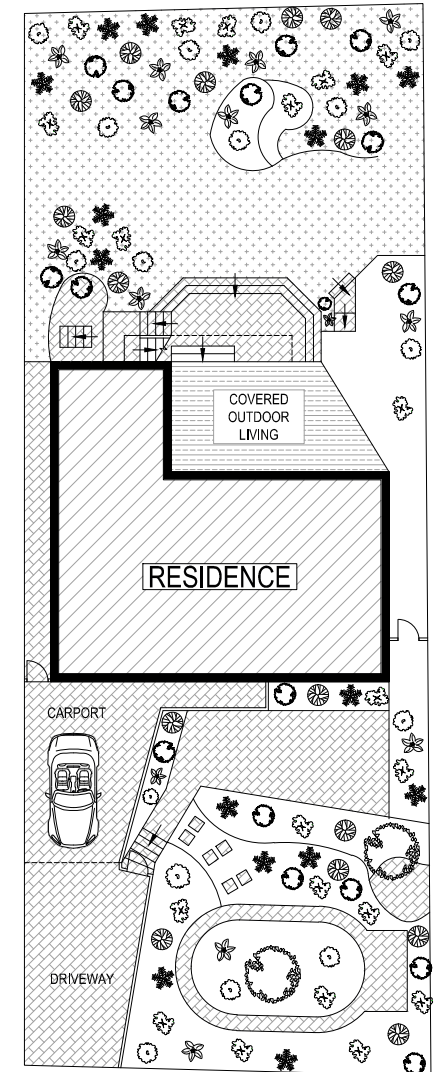

BALGOWLAH HEIGHTS 5 CURBAN STREET
etchrealestate.com.au

LOWER GROUND LEVEL

ENTRY LEVEL

SITE PLAN (NOT TO SCALE)

This floorplan is provided for indicative purposes only. Measurements are approximate and not to scale. The vendor, agency and supplier will accept no liability for its accuracy. Interested parties are advised to make their own independent enquiries.