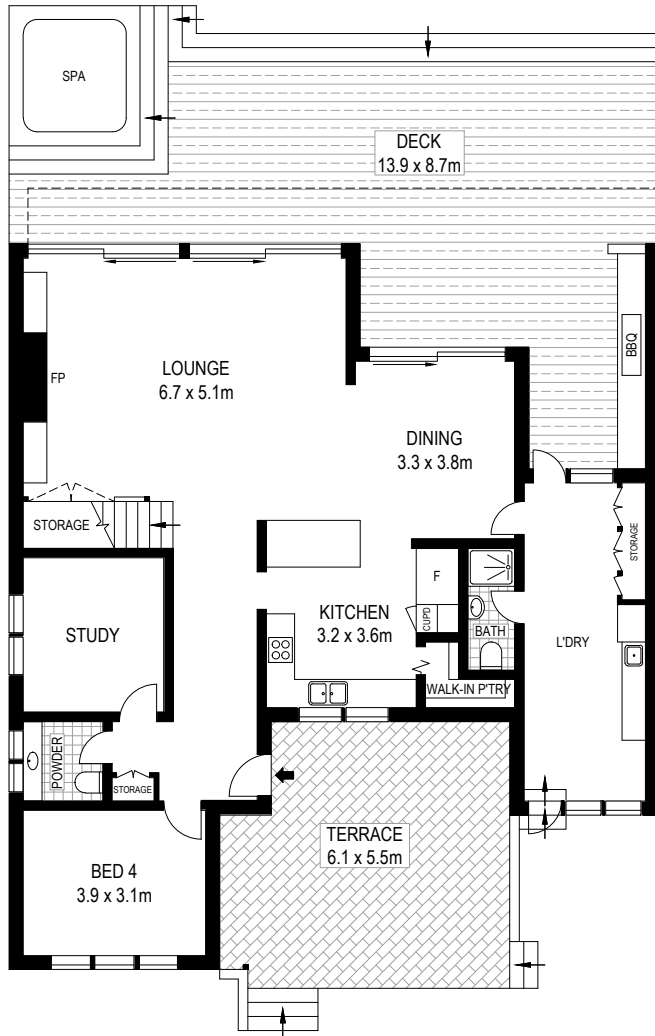

27 MONASH CRESCENT CLONTARF

etchrealestate.com.au

GROUND LEVEL

LEVEL ONE

SITE PLAN (NOT TO SCALE)

This floorplan is provided for indicative purposes only. Measurements are approximate and not to scale. The vendor, agency and supplier will accept no liability for its accuracy. Interested parties are advised to make their own independent enquiries.