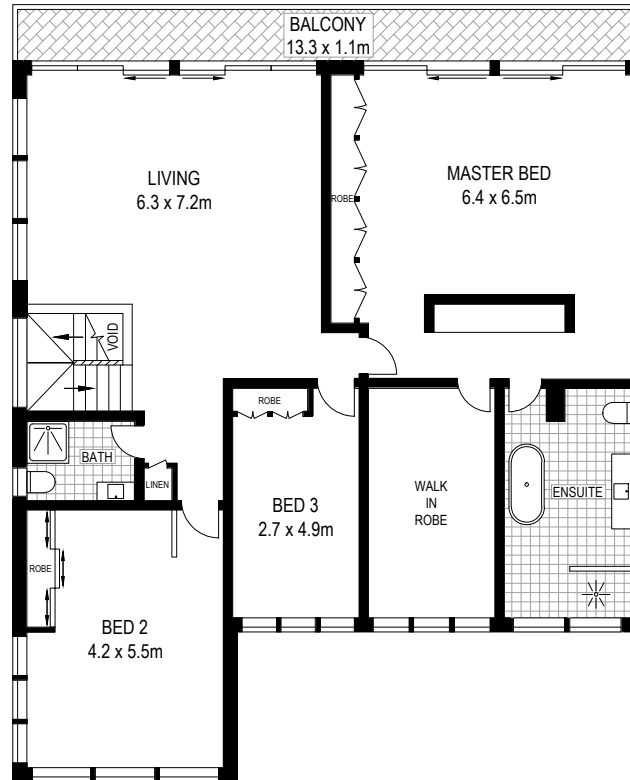

27 MONASH CRESCENT CLONTARF

etchrealestate.com.au

GROUND LEVEL

LEVEL ONE

SITE PLAN (NOT TO SCALE)

This floorplan is provided for indicative purposes only. Measurements are approximate and not to scale. The vendor, agency and supplier will accept no liability for its accuracy. Interested parties are advised to make their own independent enquiries.