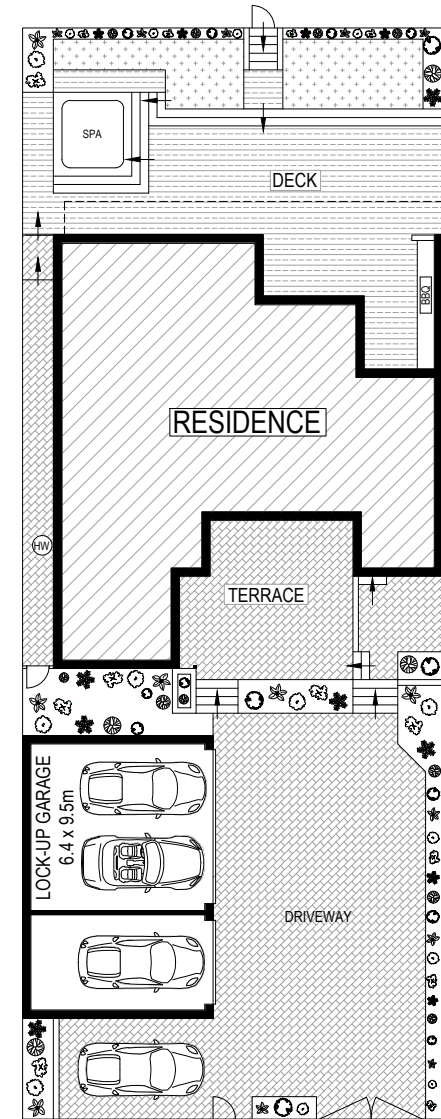

27 MONASH CRESCENT CLONTARF

etchrealestate.com.au

GROUND LEVEL

LEVEL ONE

SITE PLAN (NOT TO SCALE)

This floorplan is provided for indicative purposes only. Measurements are approximate and not to scale. The vendor, agency and supplier will accept no liability for its accuracy. Interested parties are advised to make their own independent enquiries.