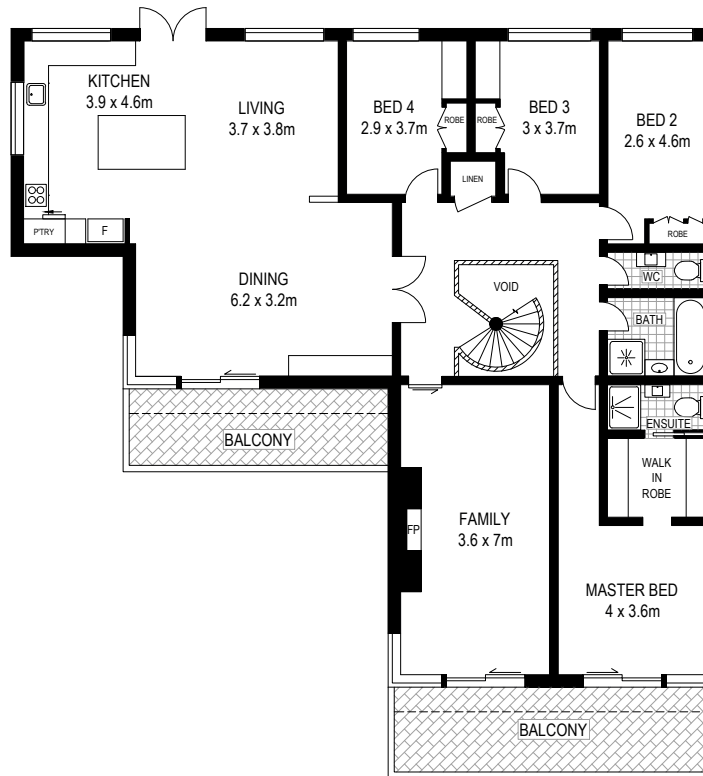

CLONTARF 2A ALLENBY STREET
 etchrealestate.com.au

GROUND FLOOR

LOWER GROUND FLOOR

TOP FLOOR

SITE PLAN (NOT TO SCALE)

This floorplan is provided for indicative purposes only. Measurements are approximate and not to scale. The vendor, agency and supplier will accept no liability for its accuracy. Interested parties are advised to make their own independent enquiries.