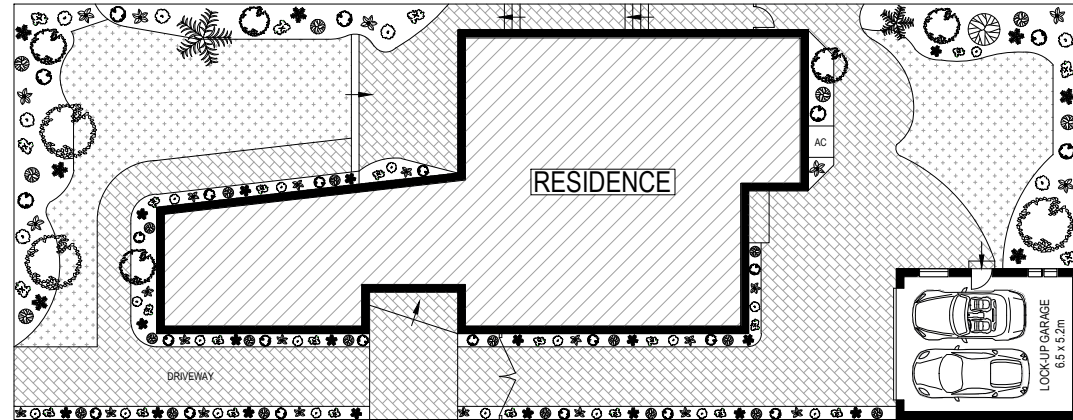

# 32 MONASH CRESCENT CLONTARF

etchrealestate.com.au

SITE PLAN (NOT TO SCALE)

This floorplan is provided for indicative purposes only. Measurements are approximate and not to scale. The vendor, agency and supplier will accept no liability for its accuracy. Interested parties are advised to make their own independent enquiries.